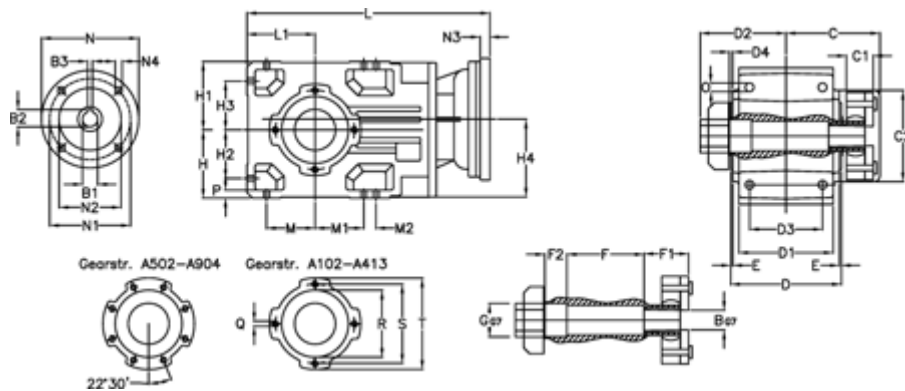

Article number: 29600200846135
 Description: Bevel helical gearbox
 A202QF25-8,4-P90B5

Measures

B = 25	D1 = 110	F2 = 36	L = 325.5	N3 = -
B1 = 24	D2 = 60	G = 32	L1 = 80	N4 = M10x12
B2 = 27.3	D3 = 90	GA = 14,5 NM	M = 60.0	O = 9.5
B3 = 8	d4 = 4.5	H = 80	M1 = 60.0	P = 9
C = 89.5	Description = A202QF-xx-P90 B5	H1 = 80	M2 = -	Q = M8x15
C1 = 23	E = 3.0	H2 = 60.0	N = 200	R = 95
C2 = 72.0	F = 77.5	H3 = 60.0	N1 = 165	S = 115
D = 136	F1 = 36.0	H4 = 93.0	N2 = 130	T = 140